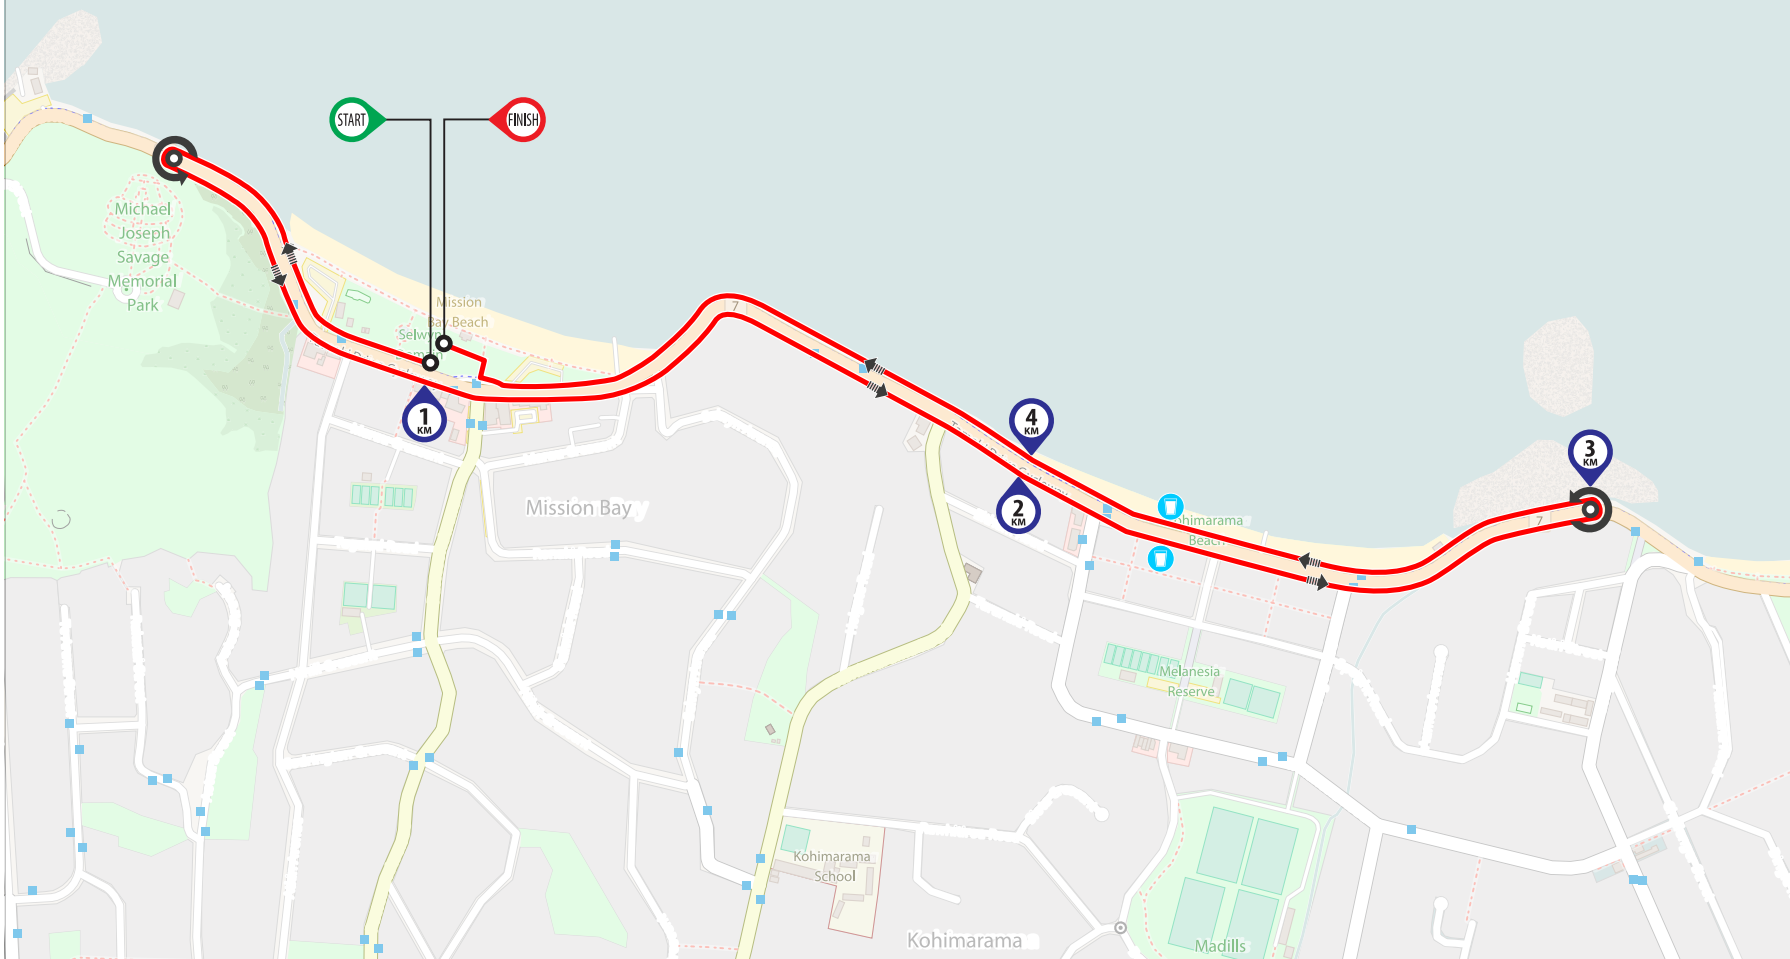

5K FUN RUN & WALK

COURSE MAP

START TAMAKI DRIVE MISSION BAY

5 KM

FINISH SELWYN RESERVE MISSION BAY

AID STATIONS

- 1. 2KM KOHIMARAMA
- 2. 4KM KOHIMARAMA

**WATERFRONT
HALF MARATHON**

AUCKLAND HALF MARATHON SERIES GRAND FINALE