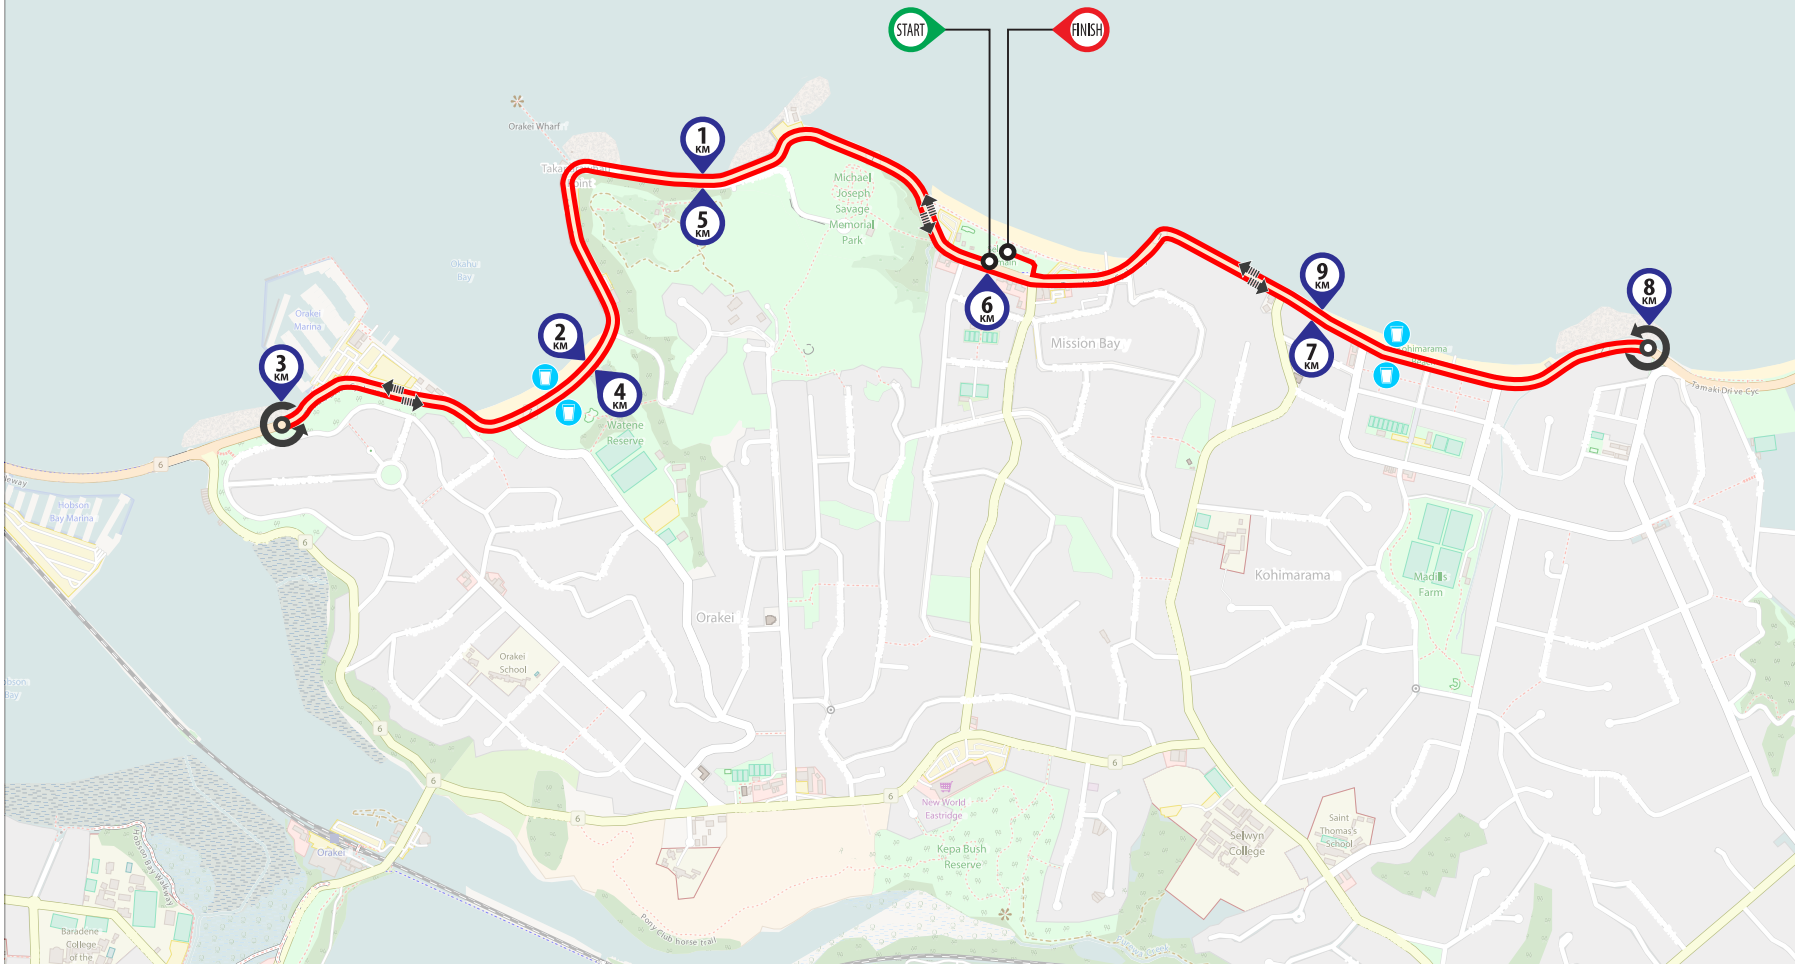

10K CLASSIC

COURSE MAP

START 10 KM **FINISH**
TAMAKI DRIVE MISSION BAY SELWYN RESERVE MISSION BAY

AID STATIONS

1. 2KM OKAHU BAY
2. 4KM OKAHU BAY
3. 7KM KOHIMARAMA
4. 9KM KOHIMARAMA

**WATERFRONT
HALF MARATHON**

AUCKLAND HALF MARATHON SERIES GRAND FINALE