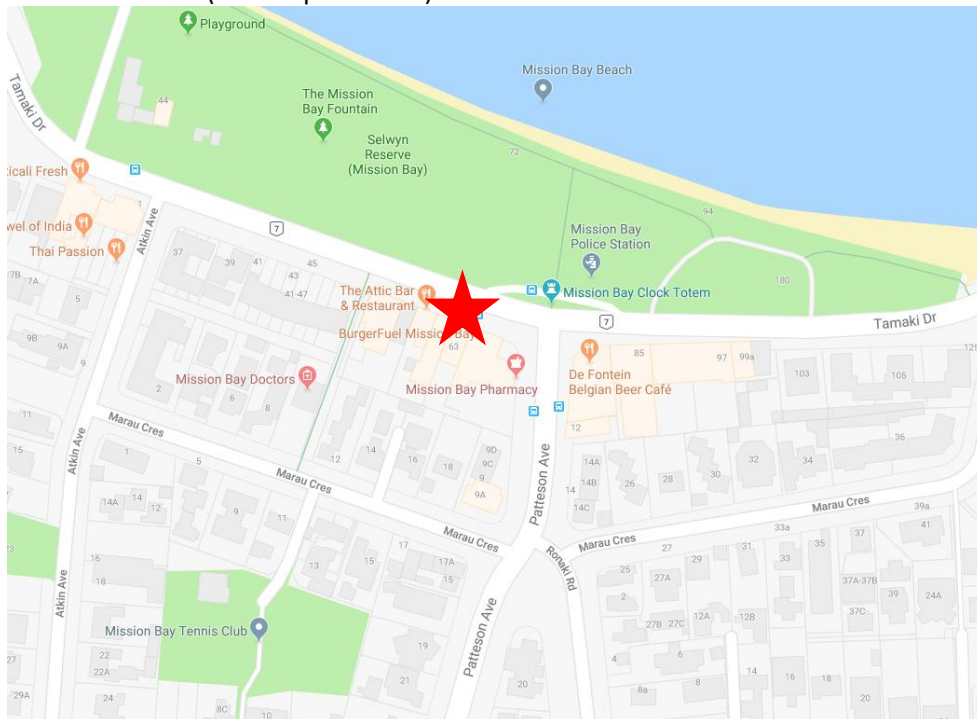

Post Event Mission Bay Pickup

11:30am Buses (Buses will all be lined up, please check bus numbers carefully)

61 Tamaki Drive (Bus Stop ID: 7329)