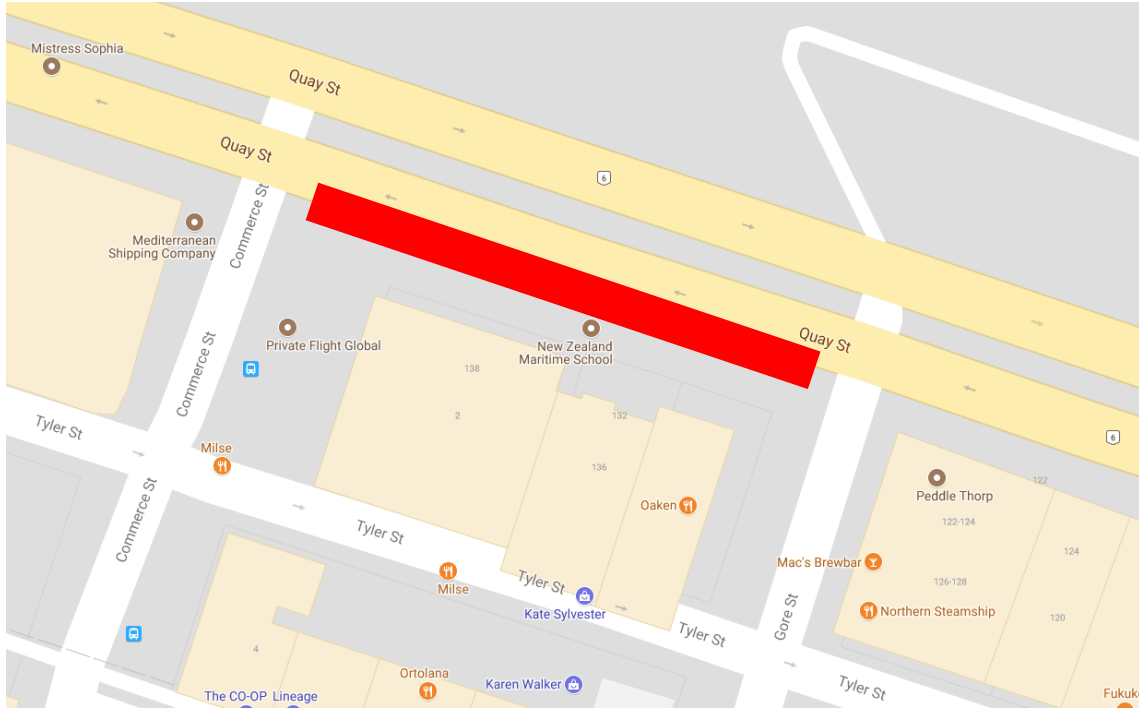

Our bus service is operated by Ritchies and buses will have WATERFRONT HALF MARATHON displayed on them. Please ensure you arrive on time for your bus as drivers are under strict instructions to depart exactly on time. Note that due to capacity constraints, some patrons may have to stand for the short trip from the city to the race venue. All buses drop off within a short walk of the race venue. Just head up Patteson Avenue and it will take you directly to the event site.

PICKUP LOCATION

City Pickups & Drop-offs

138 Quay St

In the lay-up area between

Commerce Street & Gore Street

Post Event Mission Bay Pickup

11:30am Buses (Buses will all be lined up, please check bus numbers carefully)