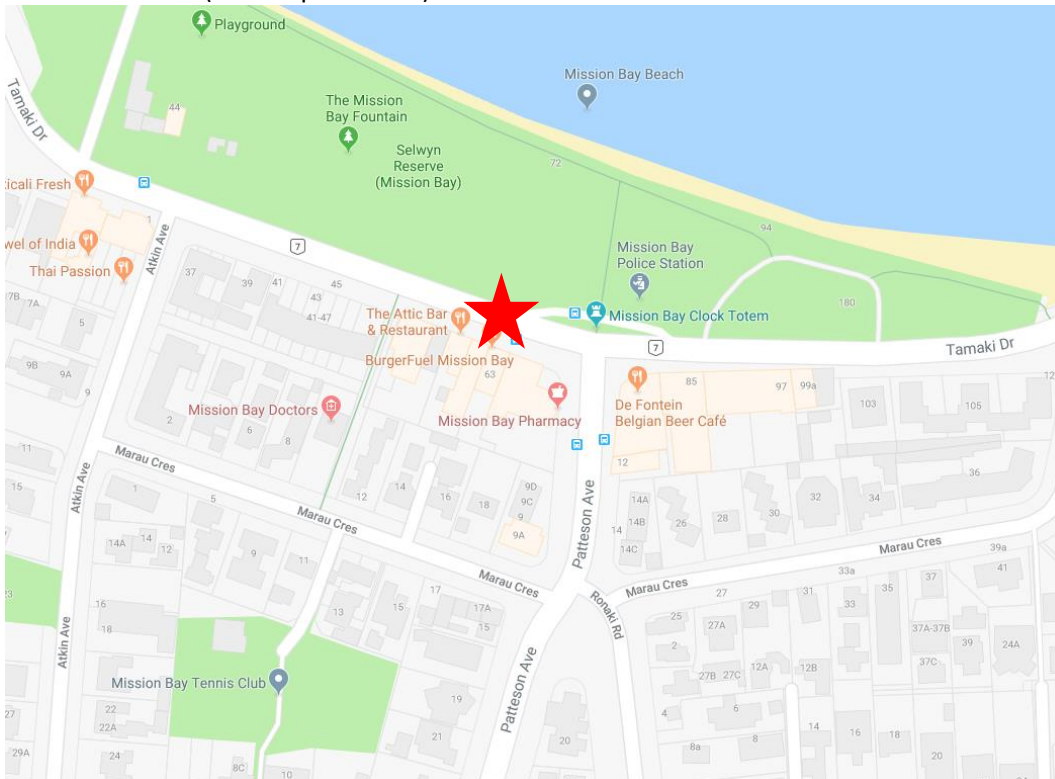

Post Event Mission Bay Pickup

11:30am Bus (Buses will all be lined up, please check bus numbers carefully)

61 Tamaki Drive (Bus Stop ID: 7329)