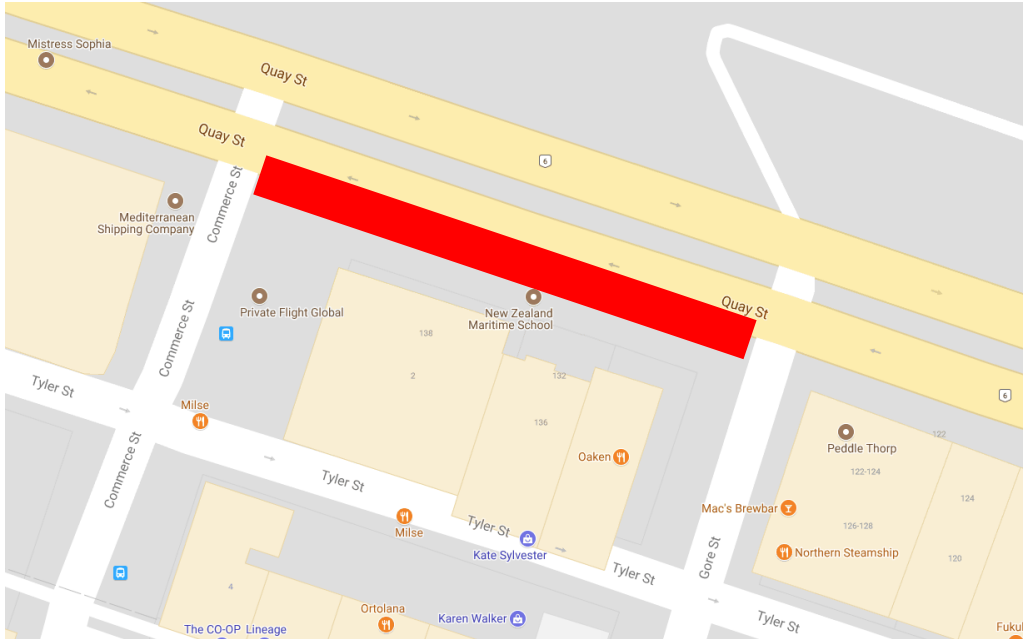

Our bus service is operated by Ritchies and buses will have WATERFRONT HALF MARATHON displayed on them. Please ensure you arrive on time for your bus as drivers are under strict instructions to depart exactly on time. Note that due to capacity constraints, some patrons may have to stand for the short trip from the city to the race venue. All buses drop off within a short walk of the race venue. Just head up Patteson Avenue and it will take you directly to the event site.

FROM CITY TO MISSION BAY (PRE EVENT)

Departs	Arrives (est)	Pickup
05:45am	06:10am	138 Quay Street – in the lay-up area between Commerce Street & Gore Street

FROM MISSION BAY TO CITY (POST EVENT)

Departs	Arrives (est)	Pickup
11:30am	11:55am	61 Tamaki Drive (Bus Stop ID: 7329)

**REMEMBER! DRIVERS HAVE A LIST BY SURNAME OF THOSE ELIGIBLE TO BOARD THEIR BUS.
YOU MUST BOARD THE SPECIFIC BUS ALLOCATED TO YOU.
CHECK THE PASSENGER LISTS IN THIS DOCUMENT**

Pickup & Drop Off maps on next page / Allocations following ...

PICKUP LOCATION

City Pickup & Drop-offs

138 Quay St

In the lay-up area between

Commerce Street & Gore Street

Post Event Mission Bay Pickup

11:30am Bus (Buses will all be lined up, please check bus numbers carefully)