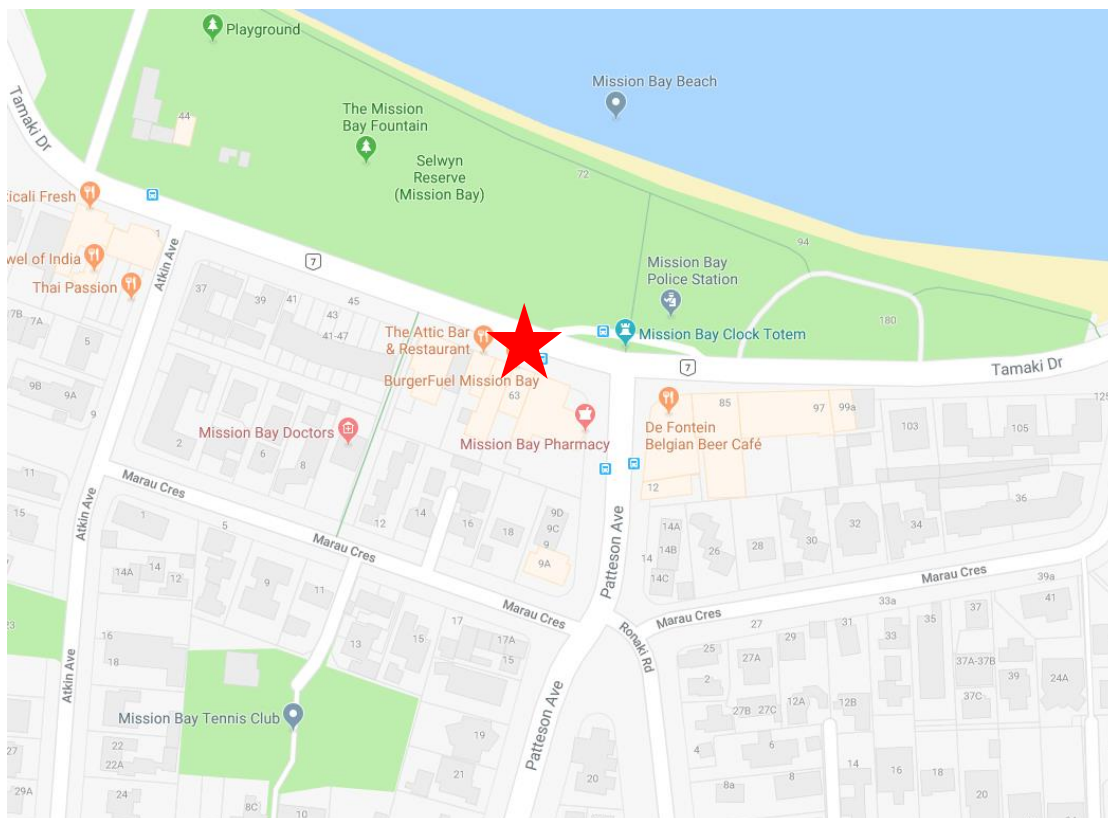

Post Event Mission Bay Pickup

61 Tamaki Drive (Bus Stop ID: 7329)

Buses will all be lined up, please check bus numbers carefully.