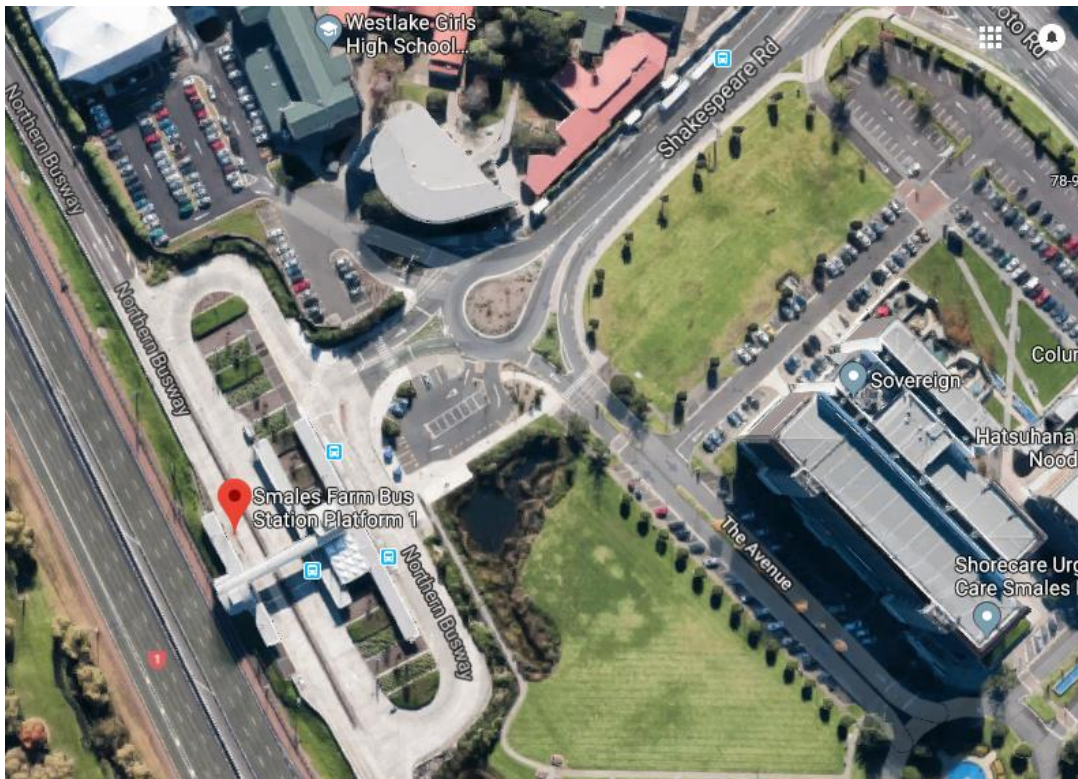

PICKUP LOCATION

Albany Pickup & Dropoff

Oteha Valley Rd north side (Opposite Mitre 10).

Bus Stop ID: 3570.

Smales Farm Pickup & Dropoff

Smales Farm Bus Station

Platform 1 or 2 - Look for the Ritchies Bus

MIZUNO WATERFRONT HALF MARATHON BUS TIMETABLE

Pre Event Mission Bay Dropoff

17 Patteson Avenue

Depart and take the short walk up Patteson Ave to the event site in the Domain straight ahead.

Post Event Mission Bay Pickup

61 Tamaki Drive (Bus Stop ID: 7329)