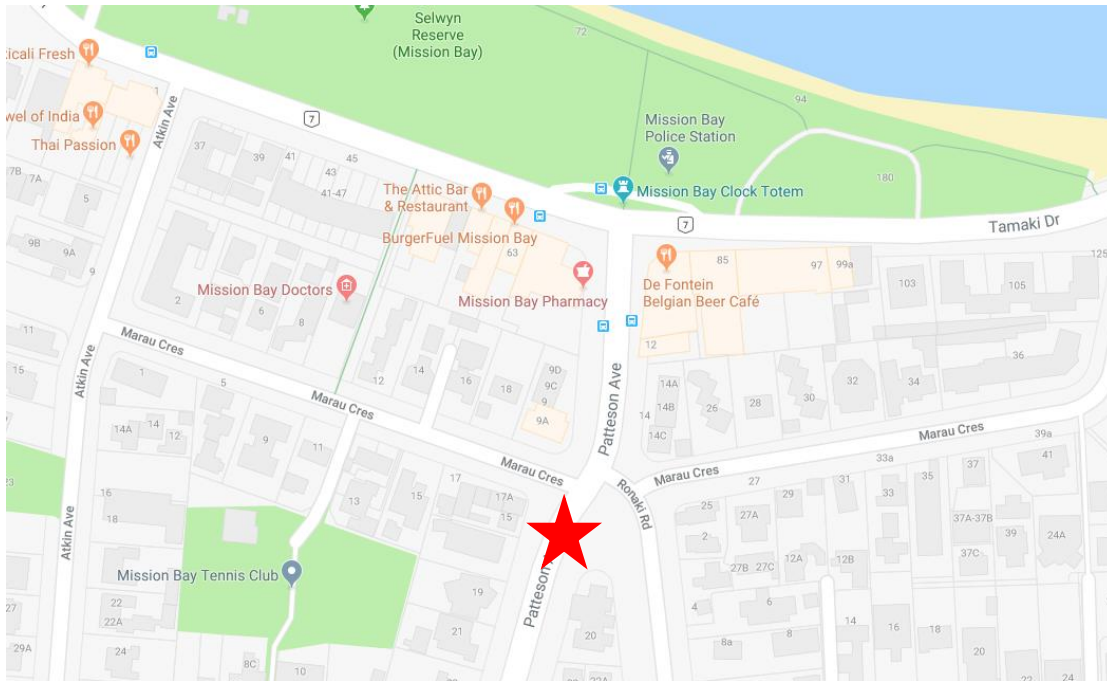

PICKUP LOCATION

Albany Pickup & Dropoff

Oteha Valley Rd north side (Opposite Mitre 10).

Bus Stop ID: 3570.

Smales Farm Pickup & Dropoff

Smales Farm Bus Station

Platform 1 or 2 - Look for the Ritchies Bus

MIZUNO WATERFRONT HALF MARATHON BUS TIMETABLE

Pre Event Mission Bay Dropoff

17 Patteson Avenue

Depart and take the short walk up Patteson Ave to the event site in the Domain straight ahead.

Post Event Mission Bay Pickup

61 Tamaki Drive (Bus Stop ID: 7329)