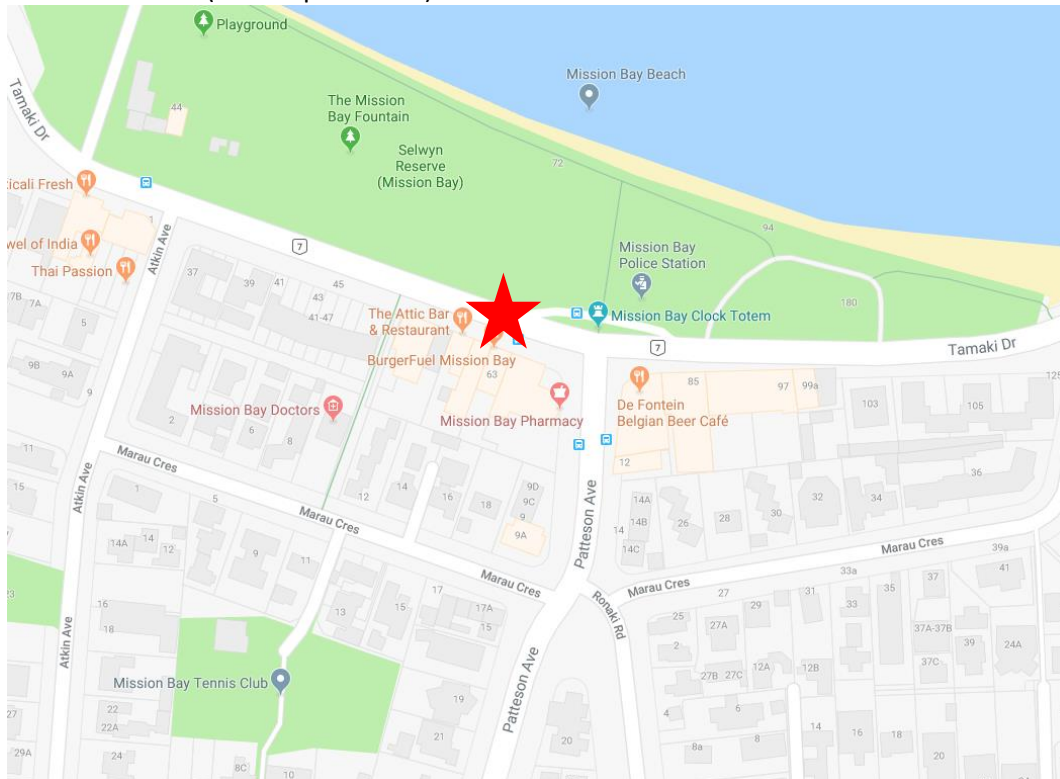

Post Event Mission Bay Pickup

11:30am Buses (Buses will all be lined up, please check bus numbers carefully)

61 Tamaki Drive (Bus Stop ID: 7329)