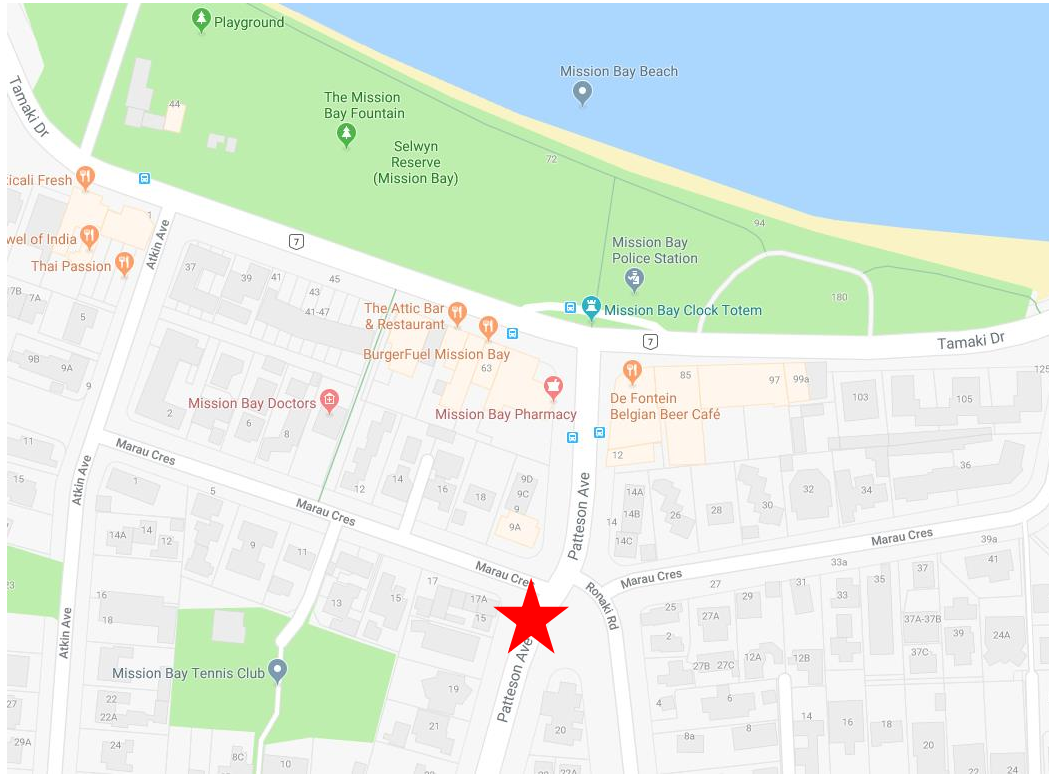

FROM CITY TO MISSION BAY (PRE EVENT)

Departs	Arrives (est)	Pickup
06:25am	06:50am	138 Quay Street – in the lay-up area between Commerce Street & Gore Street

FROM MISSION BAY TO CITY (POST EVENT)

Departs	Arrives (est)	Pickup
09:30am	09:55am	17 Patteson Avenue
10:30am	10:55am	17 Patteson Avenue
11:30am	11:55am	61 Tamaki Drive (Bus Stop ID: 7329)

138 Quay St
In the lay-up area between
Commerce Street & Gore Street

MIZUNO WATERFRONT HALF MARATHON - BUS TRANSFER INFO

Post Event Mission Bay Pickup

9:30am & 10:30am Buses

17 Patteson Avenue

Post Event Mission Bay Pickup