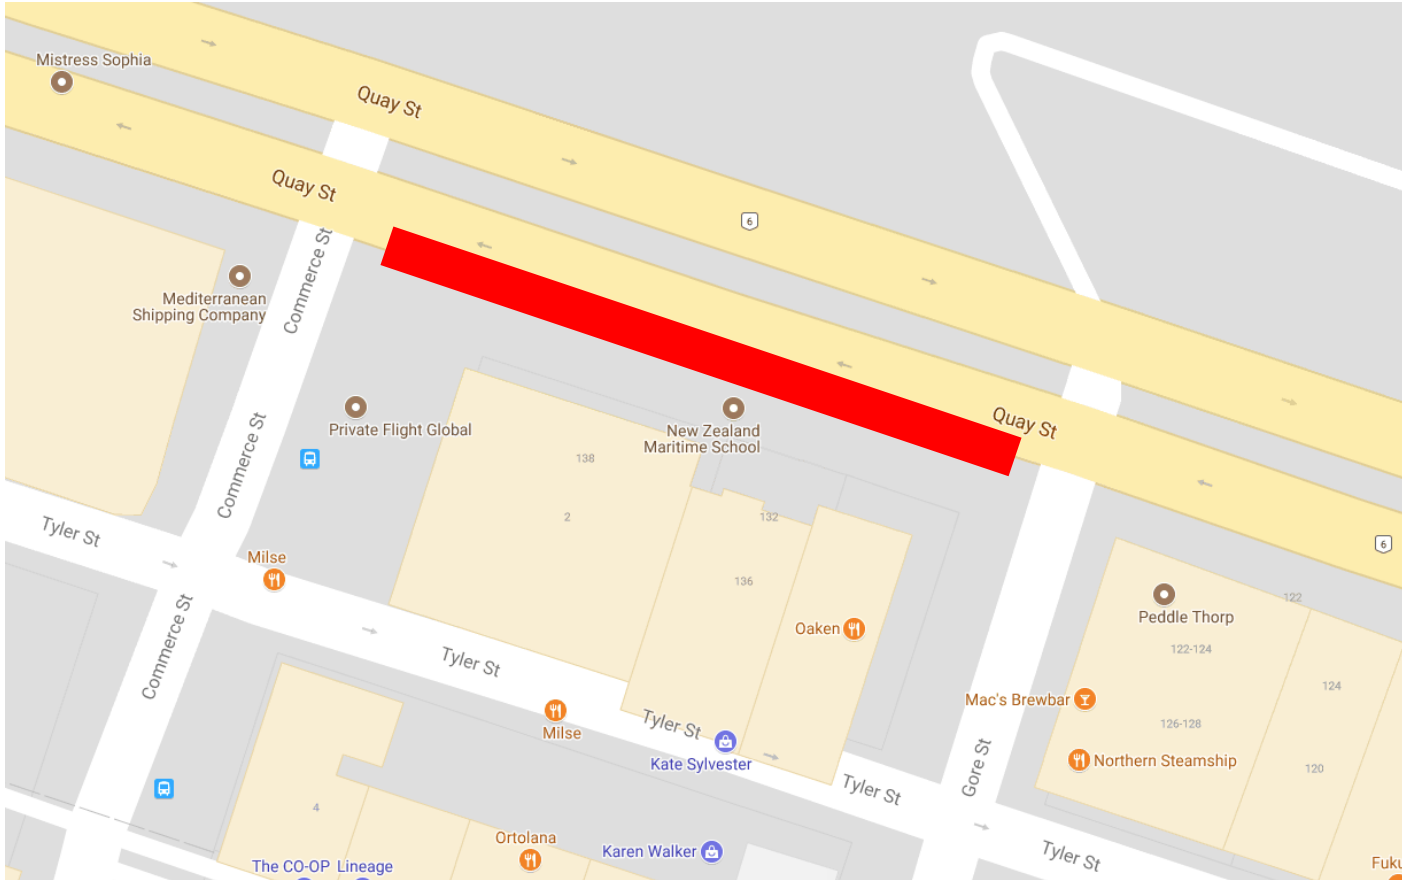

FROM CITY TO MISSION BAY (PRE EVENT)

Departs	Arrives (est)	Pickup
06:25am	06:50am	138 Quay Street – in the lay-up area between Commerce Street & Gore Street

FROM MISSION BAY TO CITY (POST EVENT)

Departs	Arrives (est)	Pickup
09:30am	09:55am	17 Patteson Avenue
10:30am	10:55am	17 Patteson Avenue
11:30am	11:55am	61 Tamaki Drive (Bus Stop ID: 7329)

138 Quay St
In the lay-up area between
Commerce Street & Gore Street

MIZUNO WATERFRONT HALF MARATHON - BUS TRANSFER INFO

Post Event Mission Bay Pickup

9:30am & 10:30am Buses

17 Patteson Avenue

Post Event Mission Bay Pickup