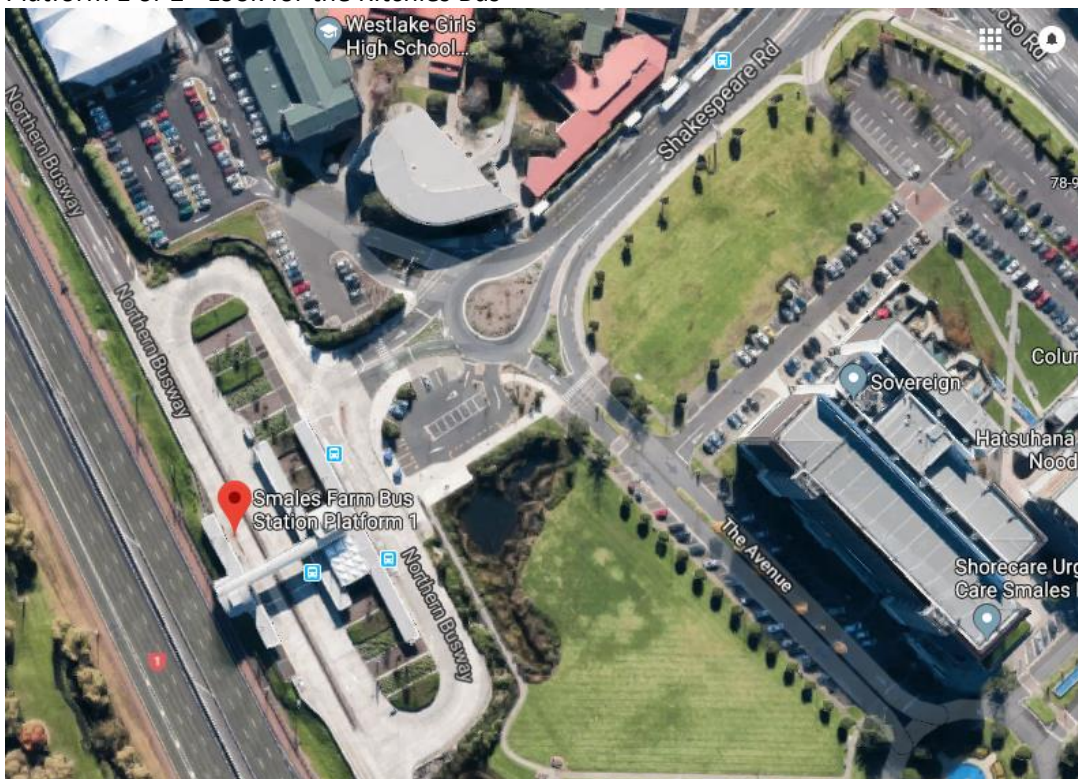

Oteha Valley Rd north side (Opposite Mitre 10).

Bus Stop ID: 3570.

Smales Farm Pickup & Dropoff

Smales Farm Bus Station

Platform 1 or 2 - Look for the Ritchies Bus

Post Event Mission Bay Pickup

2XU WATERFRONT HALF MARATHON BUS TIMETABLE