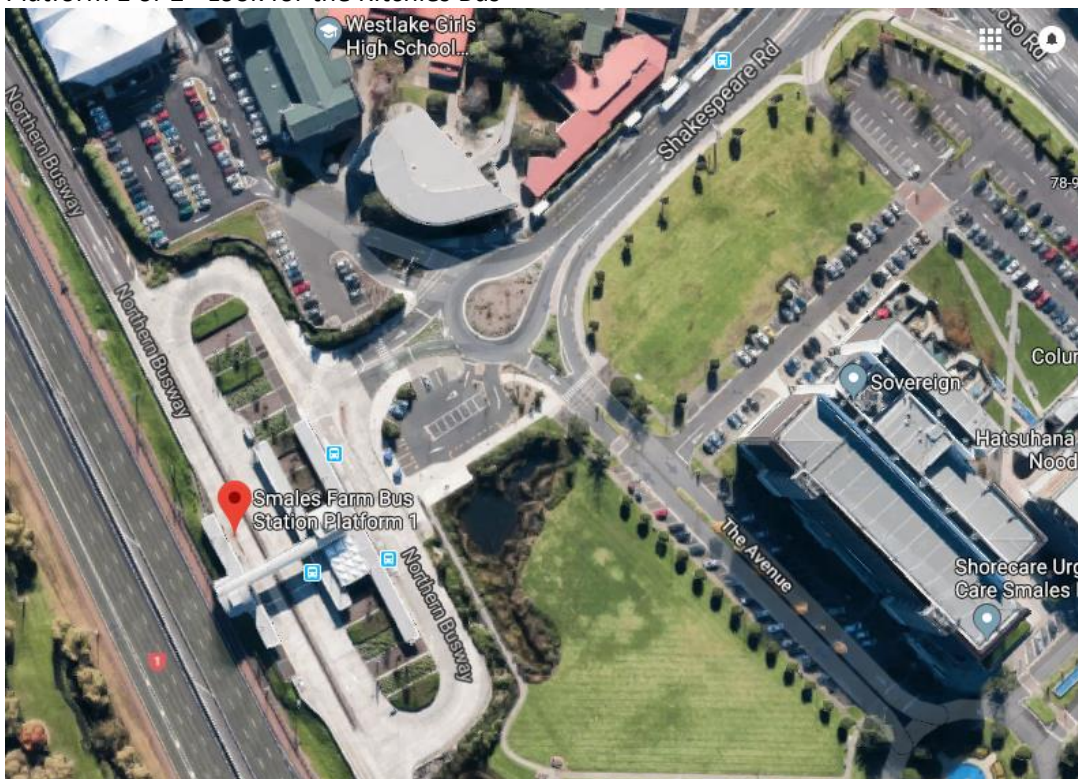

PICKUP LOCATION

Albany Pickup & Dropoff

Oteha Valley Rd north side (Opposite Mitre 10).

Bus Stop ID: 3570.

Smales Farm Pickup & Dropoff

Smales Farm Bus Station

Platform 1 or 2 - Look for the Ritchies Bus

Post Event Mission Bay Pickup

2XU WATERFRONT HALF MARATHON BUS TIMETABLE

61 Tamaki Drive (Bus Stop ID: 7329)

Buses will all be lined up, please check bus numbers carefully.

2XU WATERFRONT HALF MARATHON BUS TIMETABLE

BUS #6 PASSENGER LIST