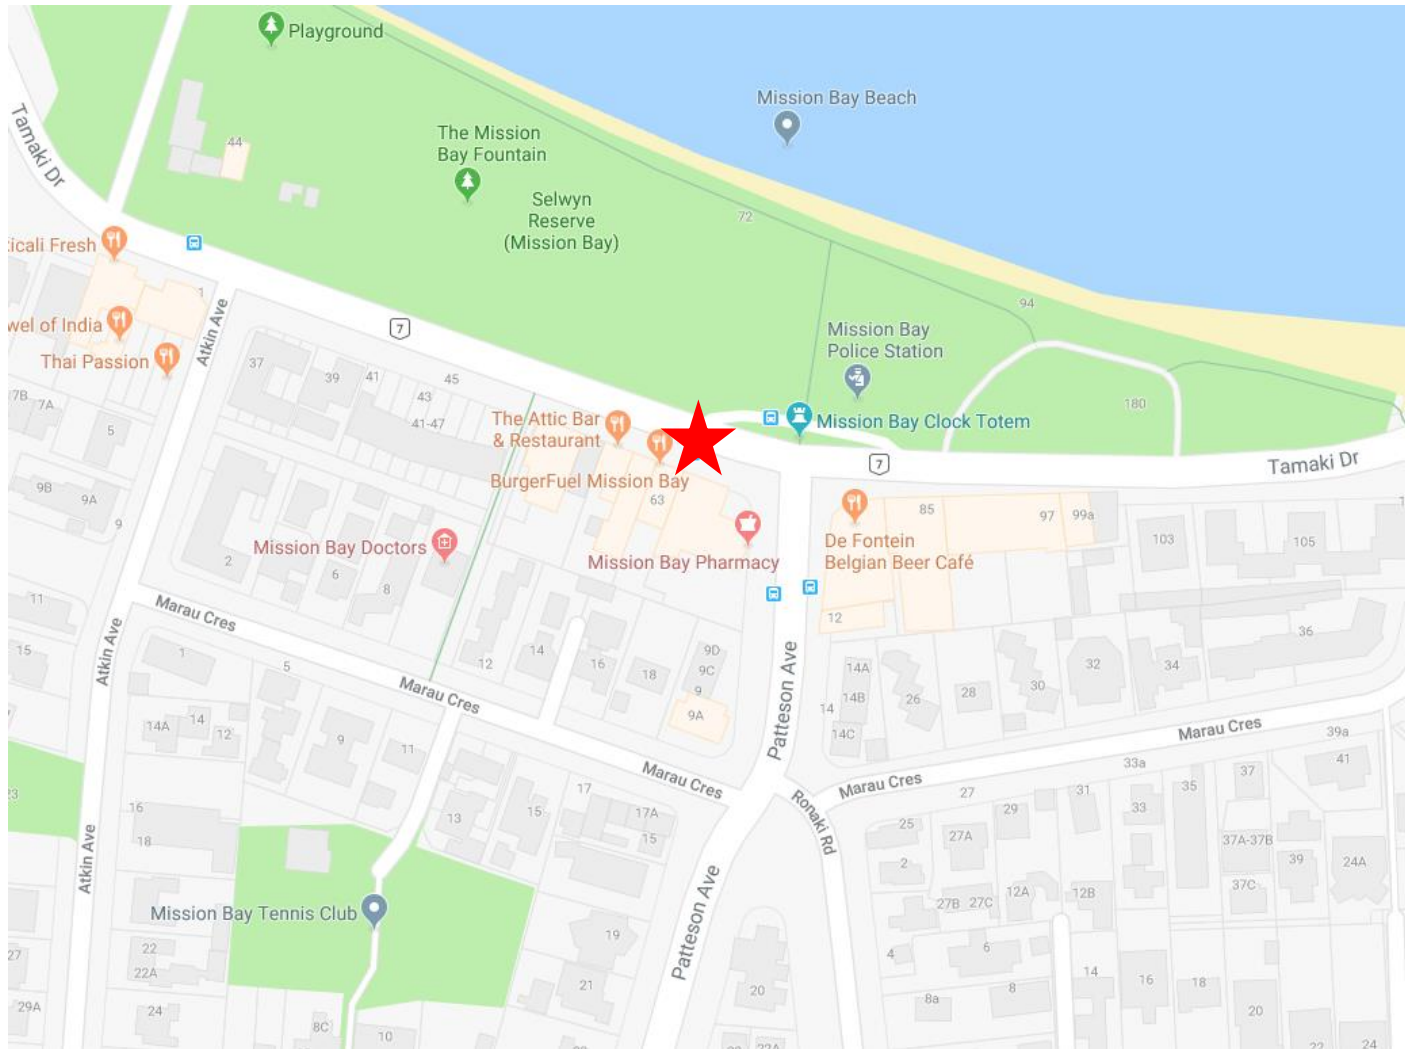

2XU WATERFRONT HALF MARATHON BUS TIMETABLE

61 Tamaki Drive (Bus Stop ID: 7329)

Buses will all be lined up, please check bus numbers carefully.