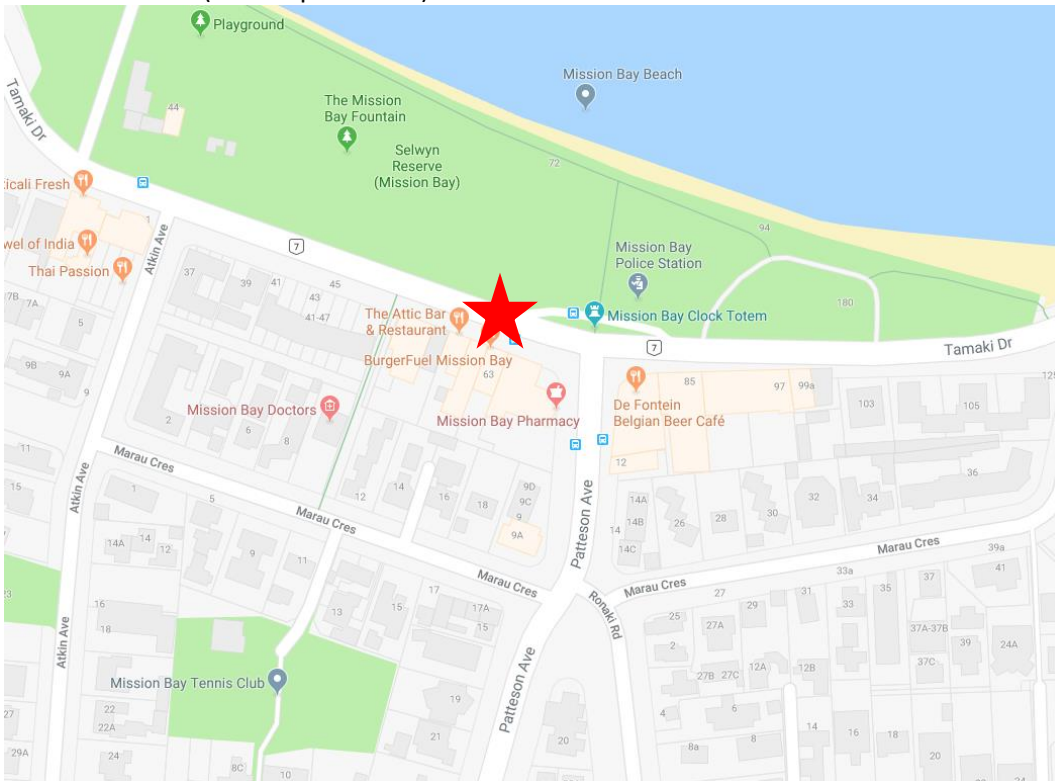

Post Event Mission Bay Pickup

11:30am Buses (Buses will all be lined up, please check bus numbers carefully)

61 Tamaki Drive (Bus Stop ID: 7329)