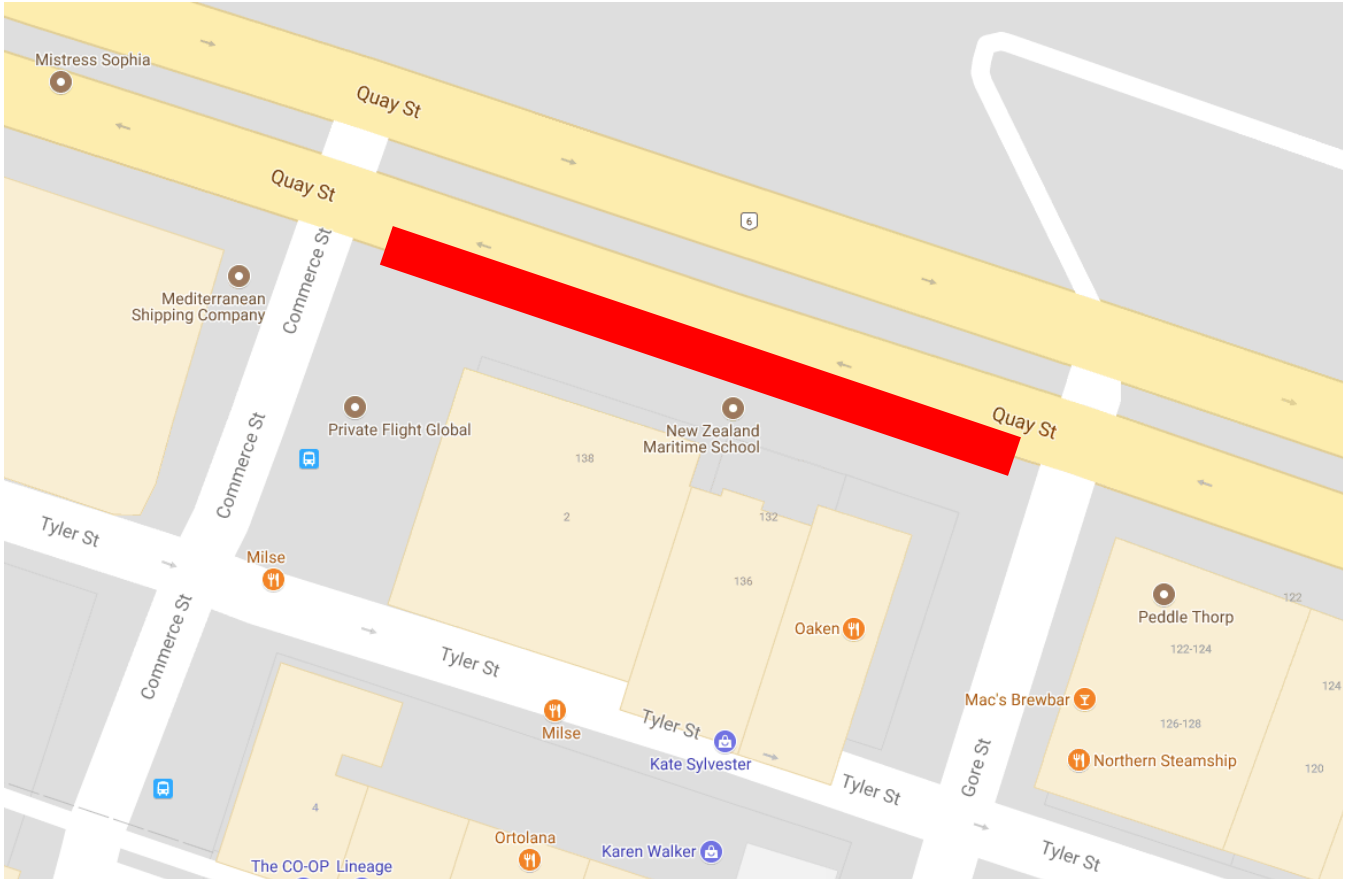

### FROM CITY TO MISSION BAY (PRE EVENT)

Departs	Arrives (est)	Pickup
07:55am	08:20am	138 Quay Street – in the lay-up area between Commerce Street & Gore Street

### FROM MISSION BAY TO CITY (POST EVENT)

Departs	Arrives (est)	Pickup
09:30am	09:55am	8 Patteson Avenue (Bus Stop ID: 7244)
10:30am	10:55am	8 Patteson Avenue (Bus Stop ID: 7244)
11:30am	11:55am	61 Tamaki Drive (Bus Stop ID: 7329)

## PICKUP LOCATION

### City Pickups & Drop-offs

138 Quay St  
In the lay-up area between  
Commerce Street & Gore Street