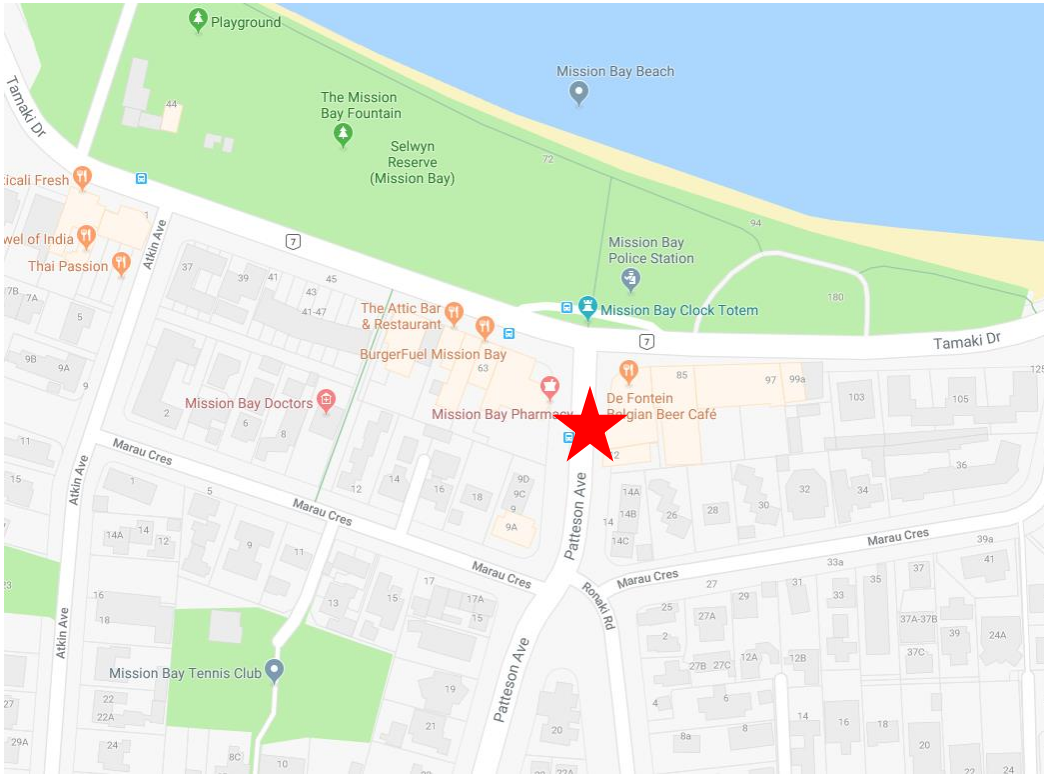

### FROM CITY TO MISSION BAY (PRE EVENT)

Departs	Arrives (est)	Pickup
07:55am	08:20am	138 Quay Street – in the lay-up area between Commerce Street & Gore Street

## PICKUP LOCATION

### City Pickups & Drop-offs

138 Quay St  
In the lay-up area between  
Commerce Street & Gore Street

## Post Event Mission Bay Pickup

9:30am & 10:30am Buses

8 Patteson Avenue (Bus Stop ID: 7244)