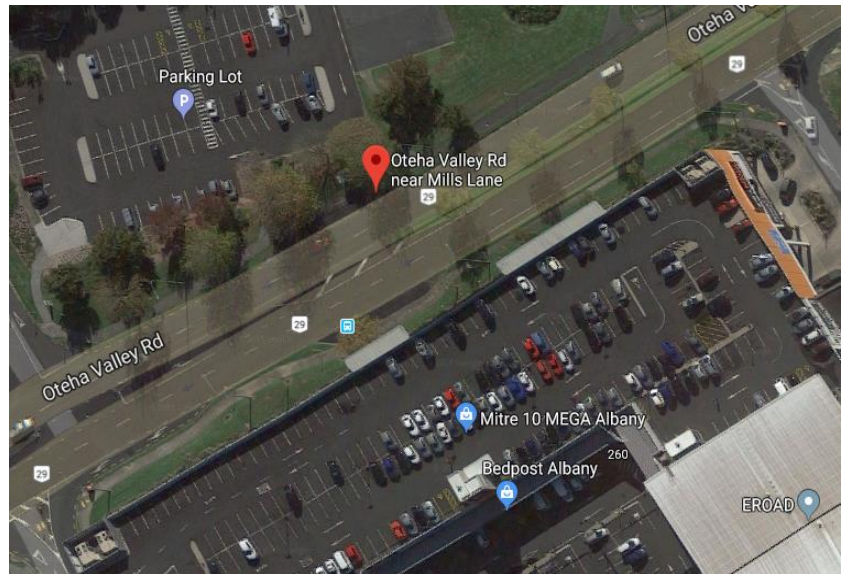

Our bus service is operated by Coachways and buses will have WATERFRONT HALF MARATHON displayed on them. Please ensure you arrive on time for your bus as drivers are under strict instructions to depart exactly on time. Note that due to capacity constraints, some patrons may have to stand for the short trip from the city to the race venue. All buses drop off within a short walk of the race venue.

Important! Several buses will be leaving Mission Bay at the same time after the event. Make sure you get on the right one!

NORTH SHORE BUS SERVICE

From	To	Departs	Arrives (est)	Pickup
Albany	Mission Bay	06:00am	06:50am	Oteha Valley Rd north side (opp. Mitre 10). Bus Stop ID: 3553. (Via Smales Farm)
Smales Farm	Mission Bay	06:15am	06:50am	Smales Farm – platform 1 or 2 (look for the Coachways buses)
Albany	Mission Bay	07:30am	08:20am	Oteha Valley Rd north side (opp. Mitre 10). Bus Stop ID: 3553. (Via Smales Farm)
Smales Farm	Mission Bay	07:40am	08:20am	Smales Farm – platform 1 or 2 (look for the Coachways buses)
Mission Bay	Smales Farm	11:30am	12:05pm	61 Tamaki Drive. Bus Stop ID: 7329. (Via Smales Farm)
Mission Bay	Albany	11:30am	12:20pm	61 Tamaki Drive. Bus Stop ID: 7329. (Via Smales Farm)

CITY BUS SERVICE

From	To	Departs	Arrives (est)	Pickup
City	Mission Bay	06:25am	06:50am	138 Quay Street – in the lay-up area between Commerce Street & Gore Street
City	Mission Bay	07:55am	08:20am	138 Quay Street – in the lay-up area between Commerce Street & Gore Street
Mission Bay	City	09:30am	09:55am	8 Patteson Avenue (Bus Stop ID: 7244)
Mission Bay	City	10:30am	10:55am	8 Patteson Avenue (Bus Stop ID: 7244)
Mission Bay	City	11:30am	11:55am	61 Tamaki Drive (Bus Stop ID: 7329)

Albany Pickups

Oteha Valley Rd north side
Opposite Mitre 10.
Bus Stop ID: 3553.

Smales Farm Pickups

Smales Farm Bus Station
Platform 1 or 2
Look for the Coachways Bus

City Pickups

138 Quay St
In the lay-up area between
Commerce Street & Gore Street